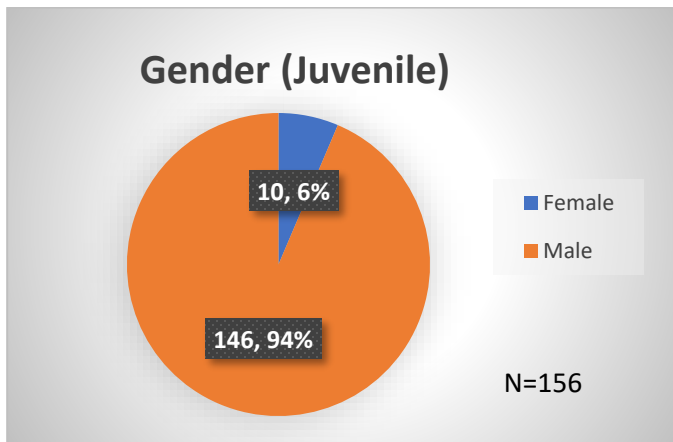

## Demographics for JTDC Population

### Tuesday Morning Midnight Count

Total # of probation Involved youth<sup>1</sup>: 1,361

<sup>1</sup> Probation Active: Any youth who is pending sentencing with an active social history, has been formally placed on probation or supervision with Cook County Juvenile Probation on the date of the report.