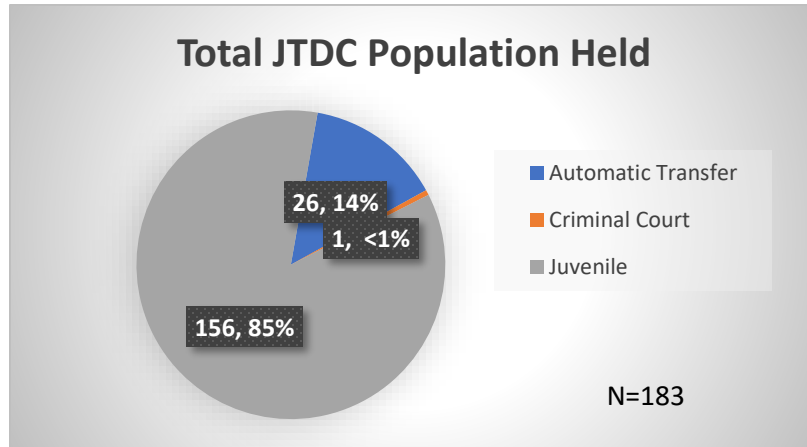

# Daily Data Dashboard – February 27, 2024

## Demographics for JTDC Population

### Tuesday Morning Midnight Count

Total # of probation Involved youth<sup>1</sup>: 1,361

<sup>1</sup> Probation Active: Any youth who is pending sentencing with an active social history, has been formally placed on probation or supervision with Cook County Juvenile Probation on the date of the report.