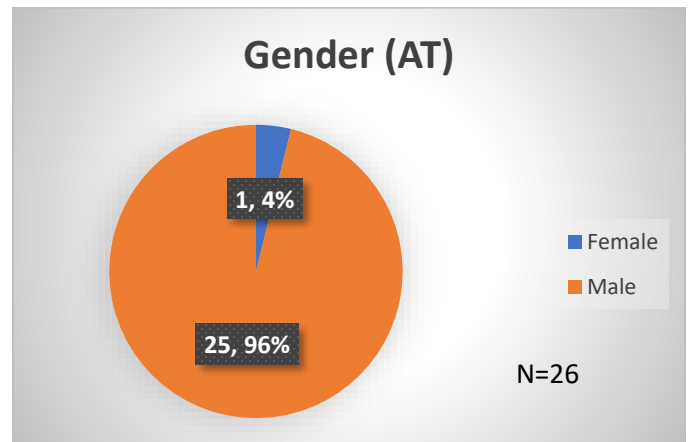

## Demographics for JTDC Population

### Tuesday Morning Midnight Count

Total # of probation Involved youth<sup>1</sup>: 1,361

<sup>1</sup> Probation Active: Any youth who is pending sentencing with an active social history, has been formally placed on probation or supervision with Cook County Juvenile Probation on the date of the report.