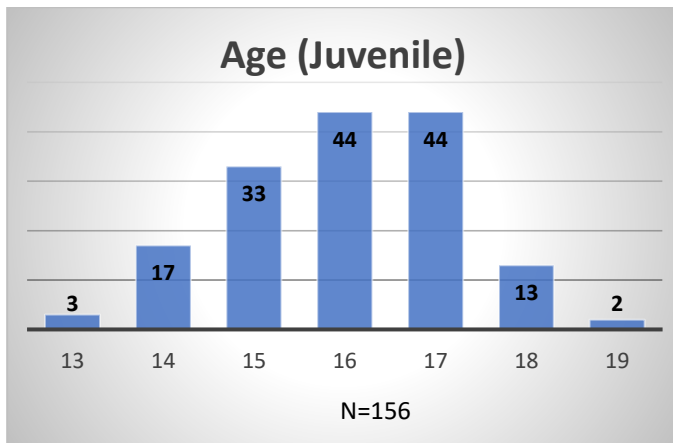

# Daily Data Dashboard – February 27, 2024

## Demographics for JTDC Population

### Tuesday Morning Midnight Count

Total # of probation Involved youth<sup>1</sup>: 1,361

<sup>1</sup> Probation Active: Any youth who is pending sentencing with an active social history, has been formally placed on probation or supervision with Cook County Juvenile Probation on the date of the report.

\*Age, Gender and Race for Criminal Court population (N=1) is not represented in this report.

**Daily Data Dashboard – February 27, 2024**  
**Demographics for JTDC Population**  
**Tuesday Morning Midnight Count**