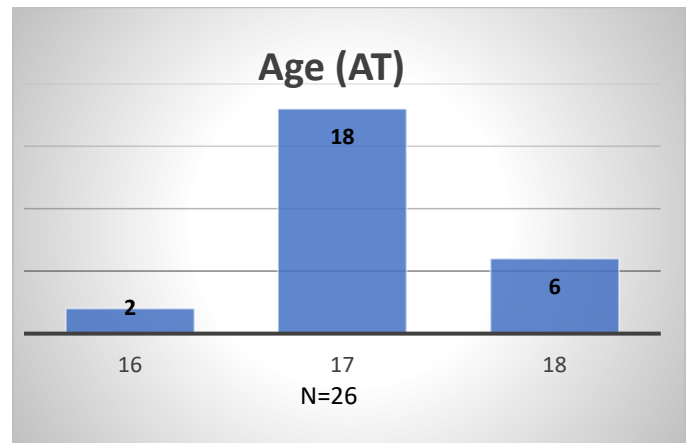

# Daily Data Dashboard – February 27, 2024

## Demographics for JTDC Population

### Tuesday Morning Midnight Count

Total # of probation Involved youth<sup>1</sup>: 1,361

<sup>1</sup> Probation Active: Any youth who is pending sentencing with an active social history, has been formally placed on probation or supervision with Cook County Juvenile Probation on the date of the report.

\*Age, Gender and Race for Criminal Court population (N=1) is not represented in this report.

**Daily Data Dashboard – February 27, 2024**  
**Demographics for JTDC Population**  
**Tuesday Morning Midnight Count**